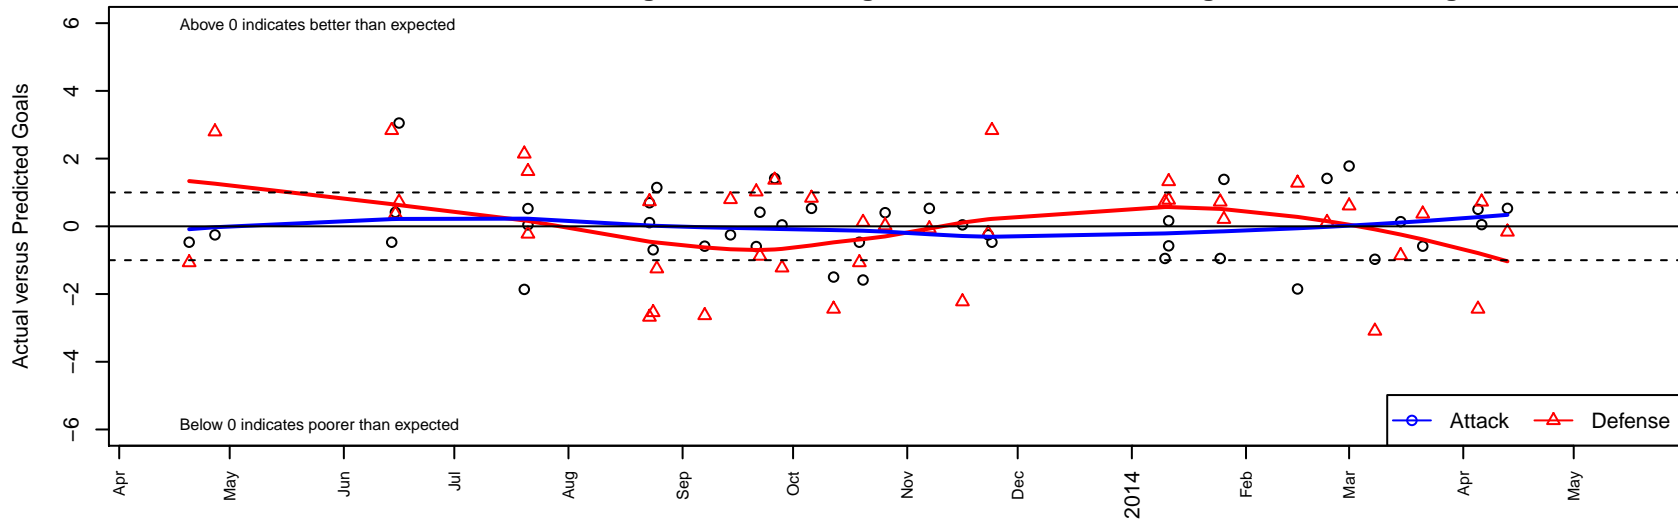

Crossfire Premier B B00
Dots are actual minus expected GF (blue circles) and GA (red triangles).
Blue line is smoothed change in attack strength. Red is smoothed change in defense strength.